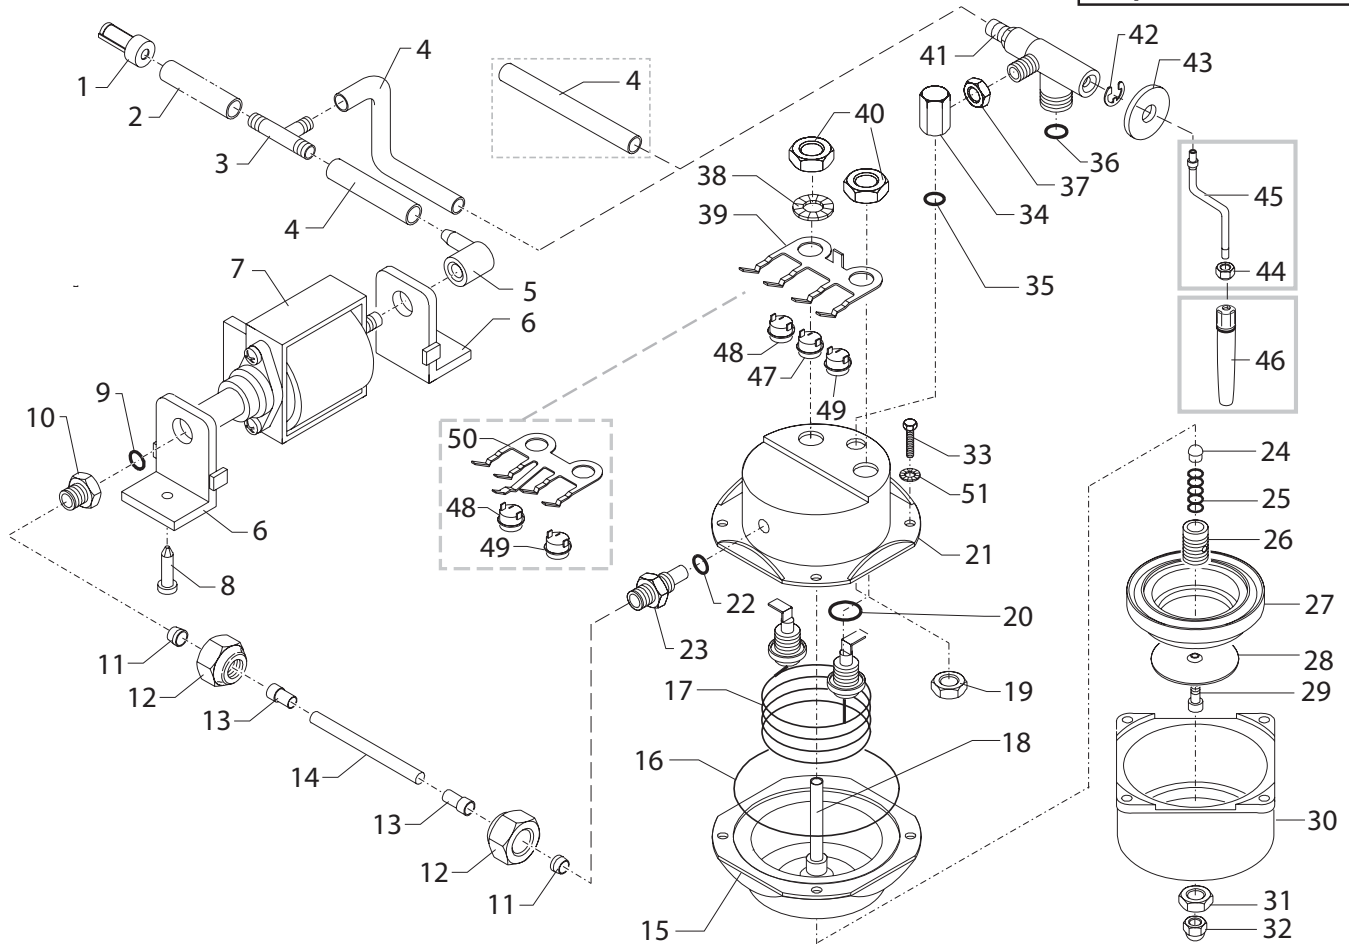

Saeco® SIN 015XN

Cod.10001842-43-93-94

POS	CODE	DESCRIPTION	NOTE	POS	CODE	DESCRIPTION	NOTE
01	144650100	SUCTION FILTER		39	126836321	3 TH .FIX. SPRING EARTH SYMBOL. ST	ONLY 230V
02	149360200	SILICONE TUBE 5X8 70SR IN ROLL		40	123452000	NUT M 12 X1,25 H= 4.5	
03	147920300	TEE CONNECTOR D=8 ART.80.26.047 KA		41	228455200	FA. M10 DREAM SS BOIL. W/O VAPIS W/	
04	JS01.022	SILICONE TUBE 5X10 60 SHORE IN ROLL		42	128170302	WASHER 9X27X2 GALV	
05	147920150	90°CONNECTOR PUMP INLET		43	120350504	SHAFT 8 UNI 7434	
06	149181550	PUMP SUPPORT TYPE ULKA		44	123450408	CHROMED LOCK.NUT STEAM TUBE + BUSH	
07	12000140	ULKA PUMP EP5/S GW	230V-50HZ	45	129373508	CHROMED STEAM TUBE 105° PANNARELLO ASSY.	
	12000142	ULKA PUMP EP5/S	120V-60HZ		229380508	CHROMED STEAM TUBE 100° NOZLE SEB ASSY	
08	148050150	BLACK PLAS. RIVET D1=9,5 X HOLE D=		46	227431350	PANNARELLO ASS.G100 BLACK	
09	140321961	OR 2031 IN TERMOIL		47	189428200	THERMOSTAT 175° 1NT-08L-3794	ONLY 230V
10	11001194	NIKELED STRAIGHT CONNECT.FOR ULKA PUMP		48	189425100	THERMOSTAT 127° 1NT-01L-0499	
11	121800420	OGIVE BUSH 6 (DE=8,4 DI =6,2 L=7		49	189422000	THERMOSTAT 95° 1NT-01L-0036	
12	123460120	BRASS NUT 1/8" GAS FOR TEFLON TUBE D=6		50	126833921	RESSORT THERMOSTATIQUE	ONLY 120V
13	121840120	INNER TUBE BUSH (DE4XD13X10)		51	128310521	WASHER UNI 8842 A5 SS	
14	149400100	TEFLON TUBE 4X6 IN ROLL					
15	222891400	SS.LOWER BOILER CASING + HUB BRASS/NIK					
16	140322962	OR 176 IN SILICONE					
17	188150158	HEAT ELEMENT + NICKEL TERMINAL	230V-900W				
	188150151	HEAT ELEMENT + NICKEL TERMINAL	120V-900W				
18	129310920	NIKELED BRASS INTERNAL TUBE SS BOILER					
19	123390109	NUT 1/8 GAS H=6 CH=14 BRASS/NIKEL					
20	140322262	OR 2050 IN SILICONE					
21	122902121	UPPER BOILER CASING + BRACKETS W/O VAPIS					
22	140320762	OR 108 IN SILICONE					
23	127960903	NIKELED/BRASS STRAIGH.FITT.FOR SS BOILER					
24	149450588	SILICONE VALVE 65SH BOILER SEALING					
25	126761518	SPRING FOR BOILER VALVE					
26	11001196	VIS DE VALVE CHAUDIERE					
27	145841500	FILTERHOLD SEAL					
28	123741421	PERCOLATOR DE =48,8 SS BOILER JACOBS					
29	129854021	TSP SCREW M4X8 UNI 7688 SS					
30	120281000	POLISHED FILTERHOLDER LOCKING RING	ONLY 230V				
	11008073	POLISHED FILTERHOLD.LOCKING RING S.SCR.	ONLY 120V				
31	123160502	NUT M5 HIGH UNI 5587-68 GALVANIZED					
32	123330120	CAP NUT M5 UNI 5721-69 CL5S					
33	129680802	SCREW WITH WASHER TE M5X20 GALVANIZ					
34	11001193	NIKELED CONNECFAUCET /BOIL.SS.CAD-SAMBA					
35	140323062	OR 2043 IN SILICONE					
36	140321861	OR 2025 IN EPDM					
37	123390420	NUT 1/8 GAS H=4.5 CH=13 BRASS					
38	128311204	WASHER UNI 8842 A12 BURN.					